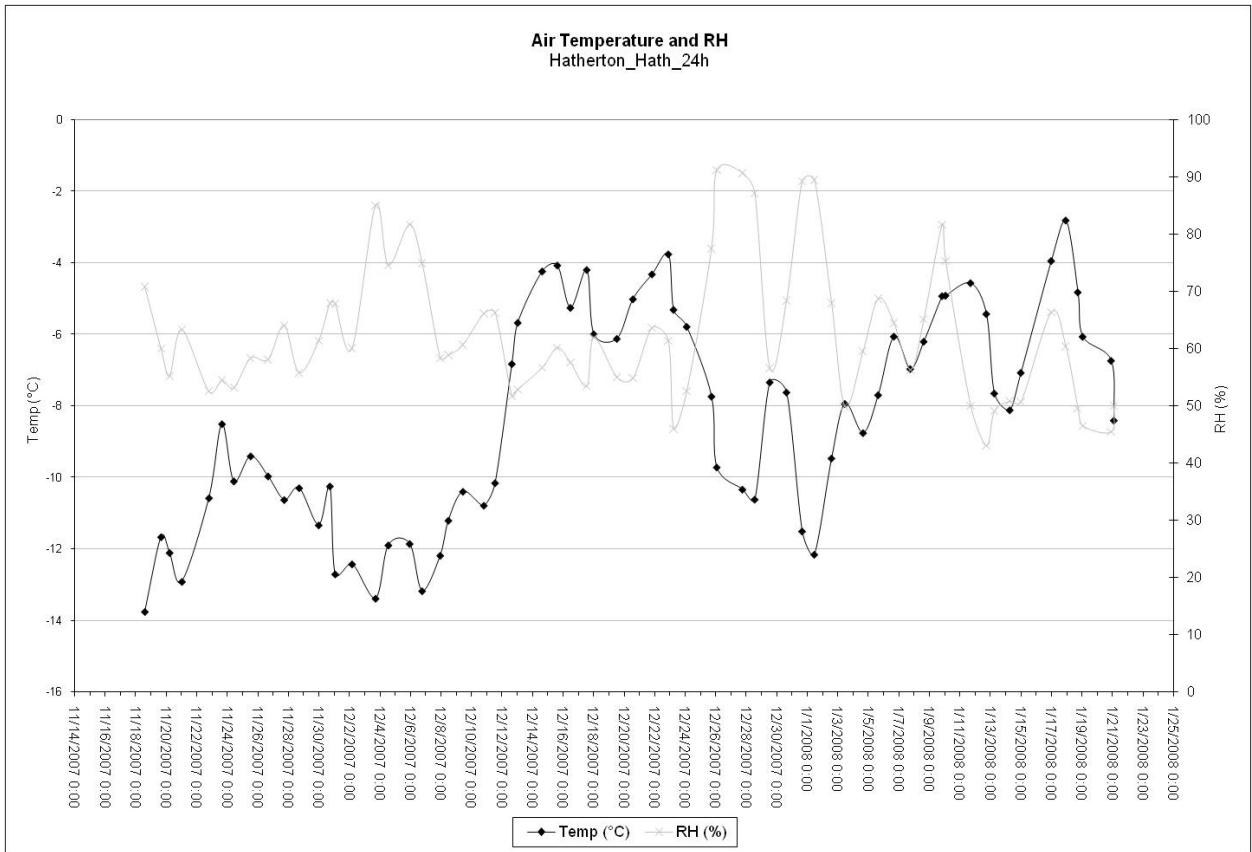

# Hatherton Glacier AWS Graphs